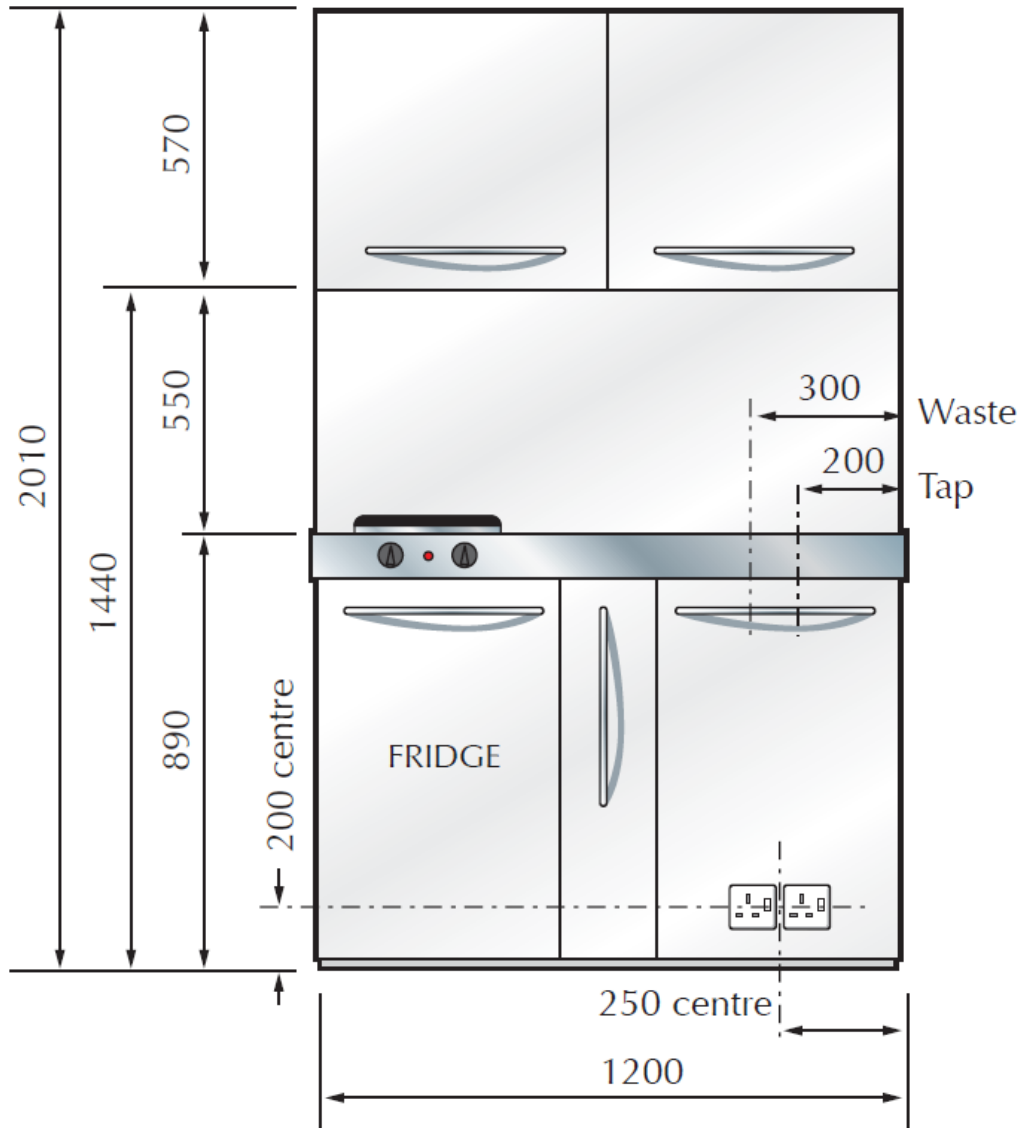

First Fix: K12/W

Right hand bowl - as drawn
Left hand bowl - opposite

Electrical Consumption *All appliances fitted with 13amp plugs with 1.2 metre flex*

SINGLE SOCKET
Hotplates: 3kW

SINGLE SOCKET
Refrigerator: 140W