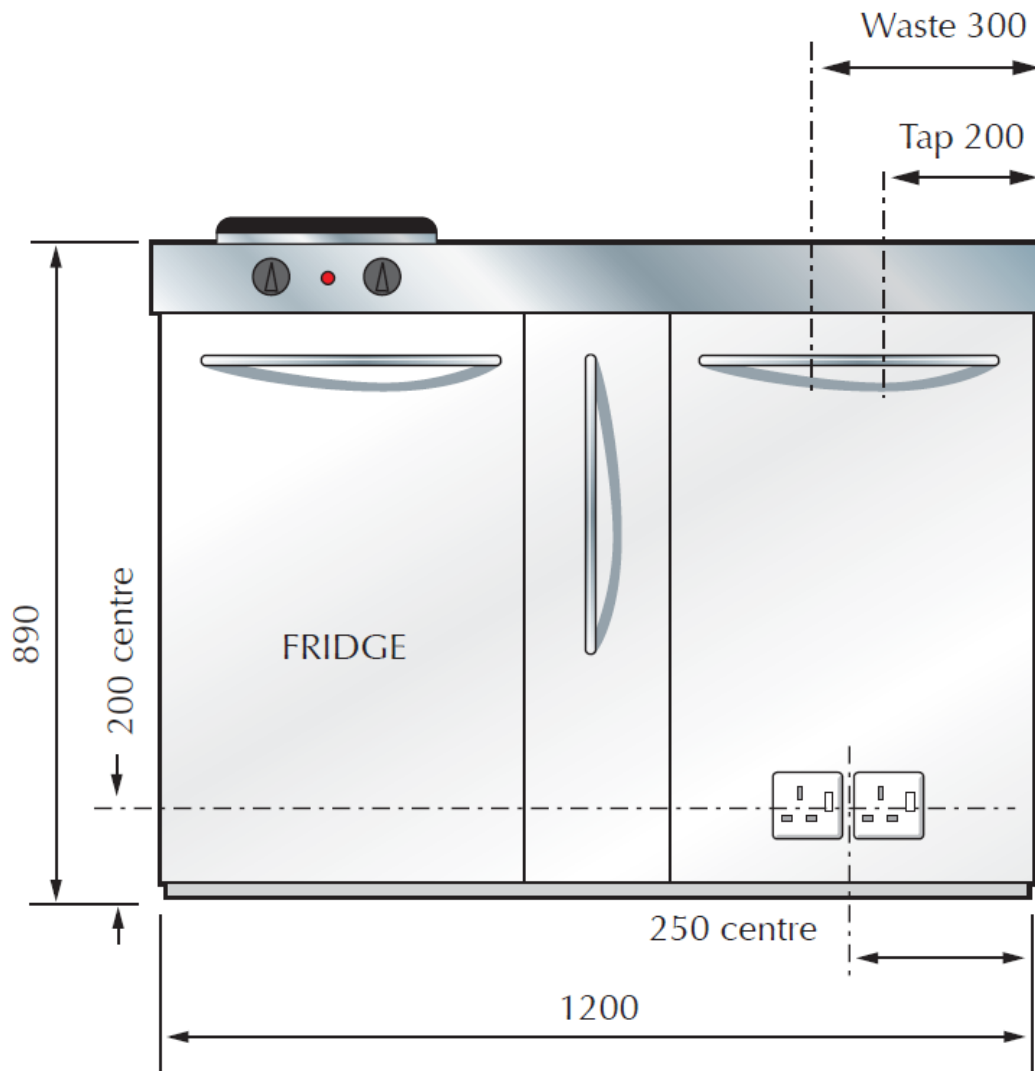

First Fix: K12

Right hand bowl - as drawn
Left hand bowl - opposite

Electrical Consumption *All appliances fitted with 13amp plugs with 1.2 metre flex*

SINGLE SOCKET
Hotplates: 3kW

SINGLE SOCKET
Refrigerator: 140W