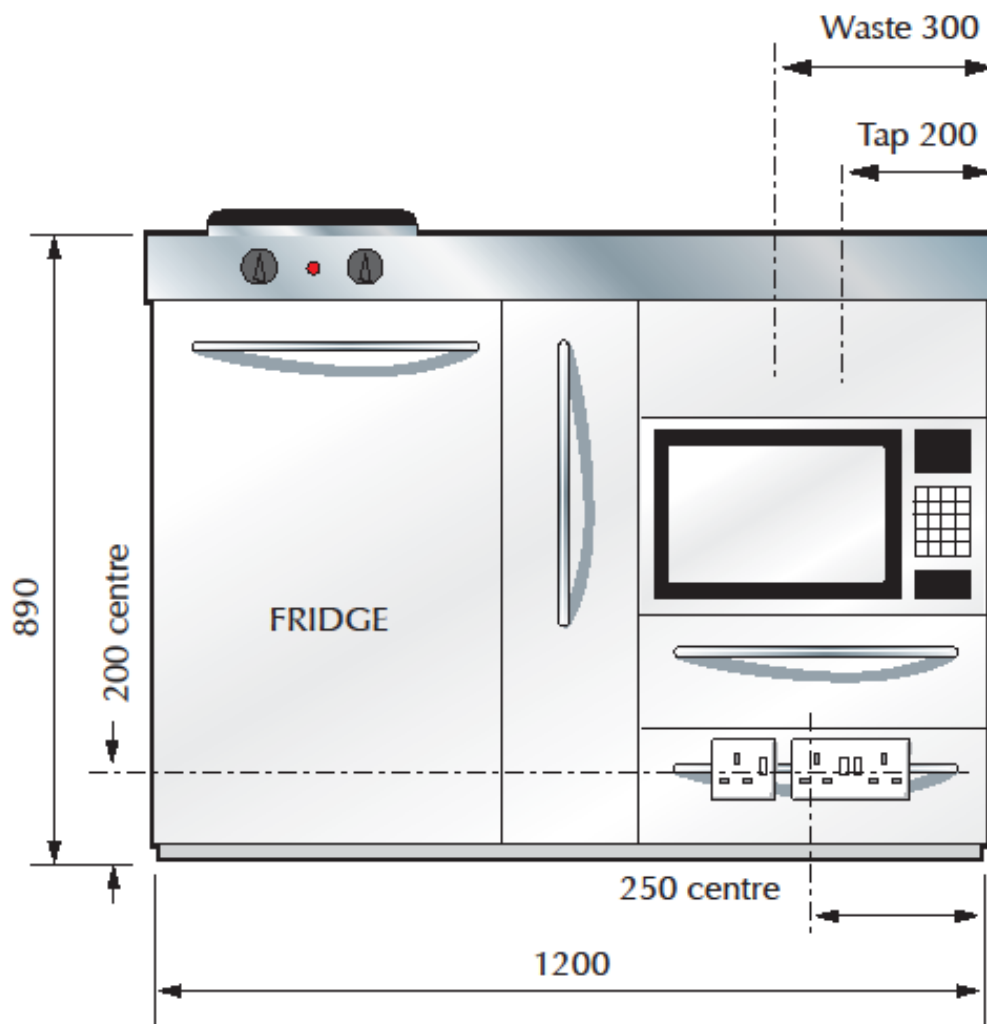

First Fix: KM12

Right hand bowl - as drawn
Left hand bowl - opposite

Electrical Consumption *All appliances fitted with 13amp plugs with 1.2 metre flex*

SINGLE SOCKET
Hotplates: 3kW

DOUBLE SOCKET
Refrigerator: 140W Microwave with grill: 850W