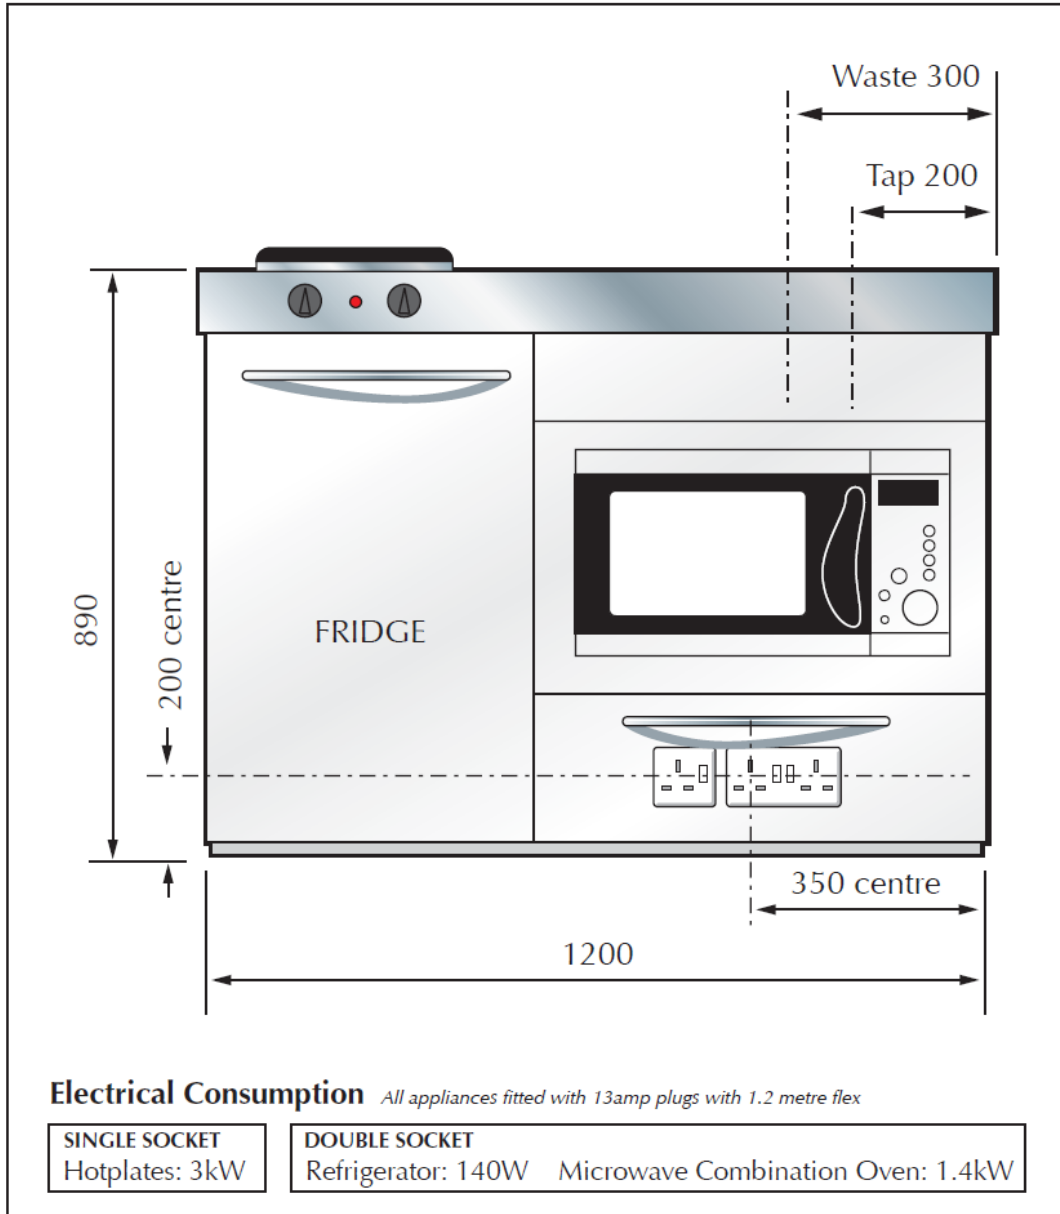

First Fix: KMo12

Right hand bowl - as drawn
Left hand bowl - opposite

All dimensions in mm

big ideas for small spaces
TINY KITCHENS

Tel: 01254 888198 | Email: sales@tinykitchens.co.uk | www.tinykitchens.co.uk