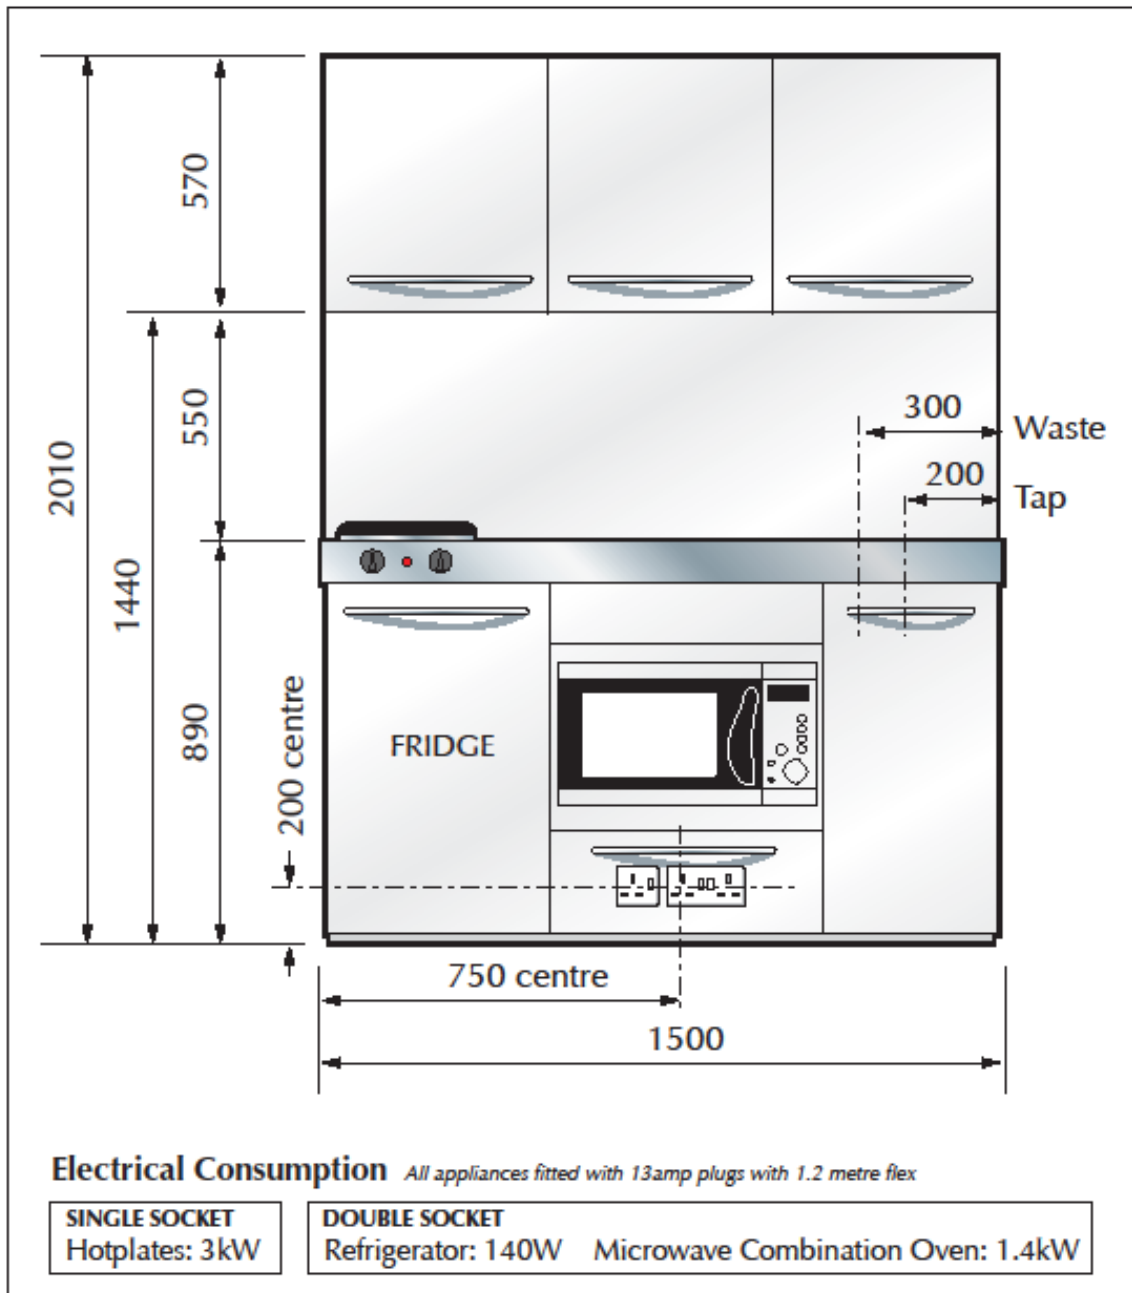

# First Fix: KMo15/W

Right hand bowl - as drawn  
Left hand bowl - opposite

All dimensions in mm

*big ideas for small spaces*  
**TINY KITCHENS**

Tel: 01254 888198 | Email: [sales@tinykitchens.co.uk](mailto:sales@tinykitchens.co.uk) | [www.tinykitchens.co.uk](http://www.tinykitchens.co.uk)