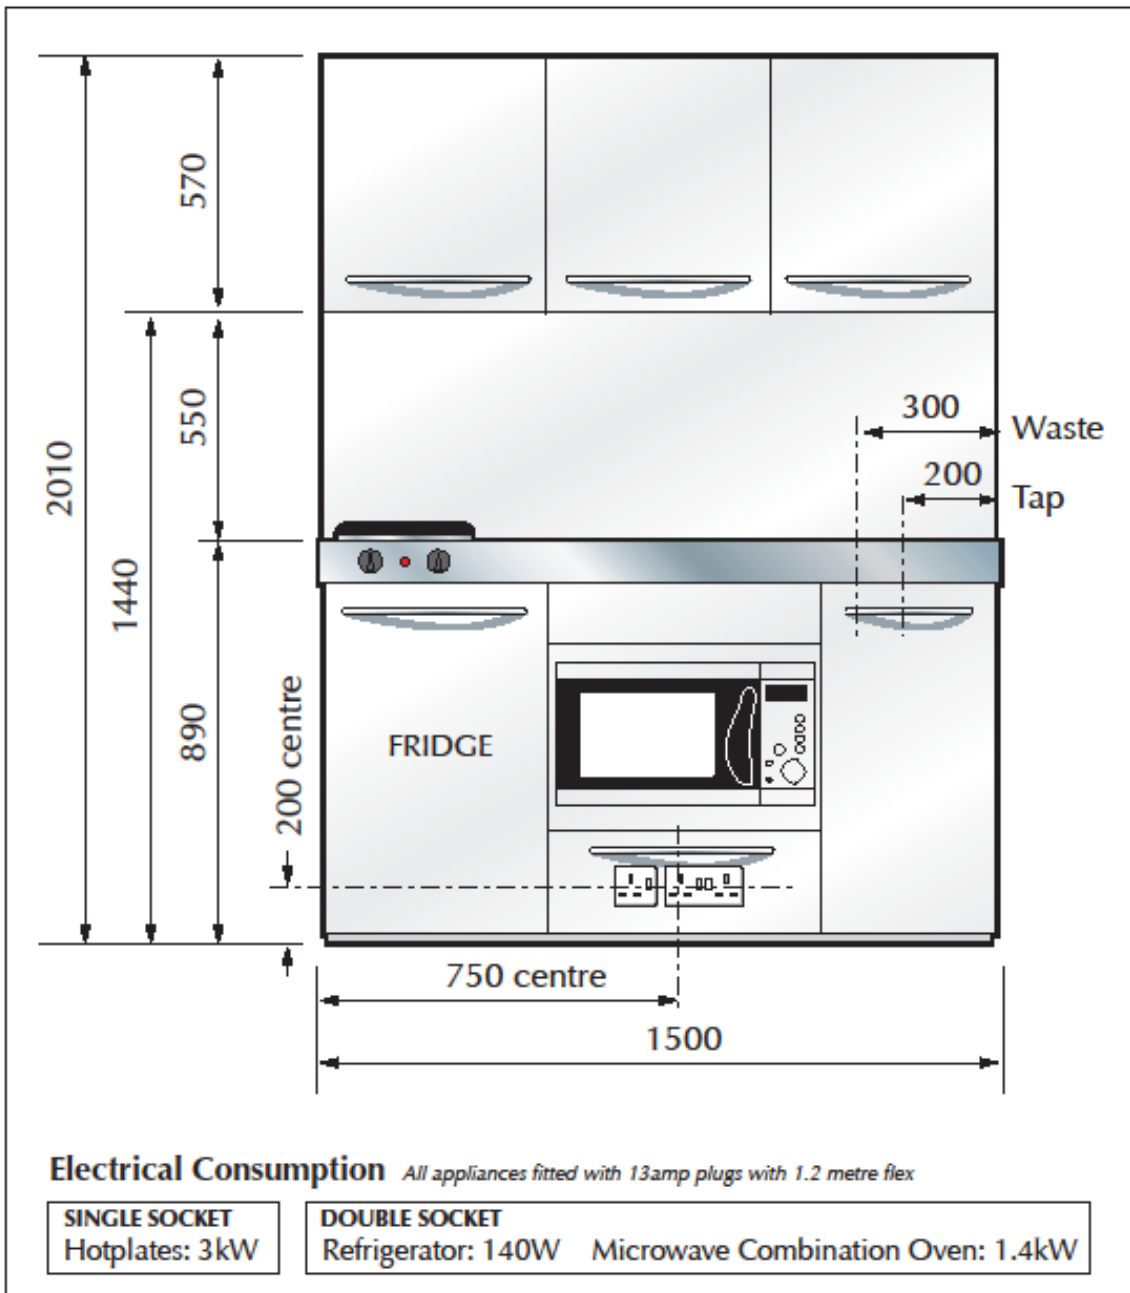

# First Fix: KMo15/W

Right hand bowl - as drawn  
Left hand bowl - opposite

All dimensions in mm

*big ideas for small spaces*  
**TINY KITCHENS**

Tel: 01254 888198 | Email: [sales@tinykitchens.co.uk](mailto:sales@tinykitchens.co.uk) | [www.tinykitchens.co.uk](http://www.tinykitchens.co.uk)