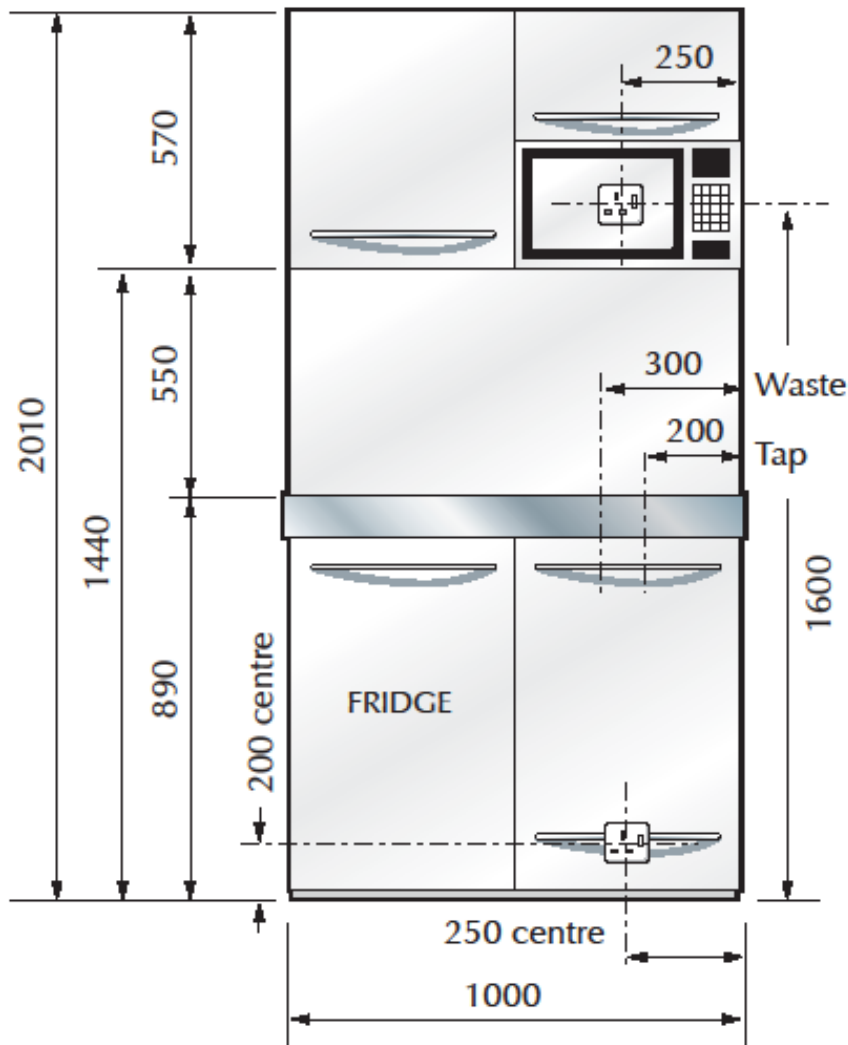

First Fix: T10/WM

Right hand bowl - as drawn
Left hand bowl - opposite

Electrical Consumption *All appliances fitted with 13amp plugs with 1.2 metre flex*

SINGLE SOCKET
Refrigerator: 140W

SINGLE SOCKET
Microwave with grill: 850kW