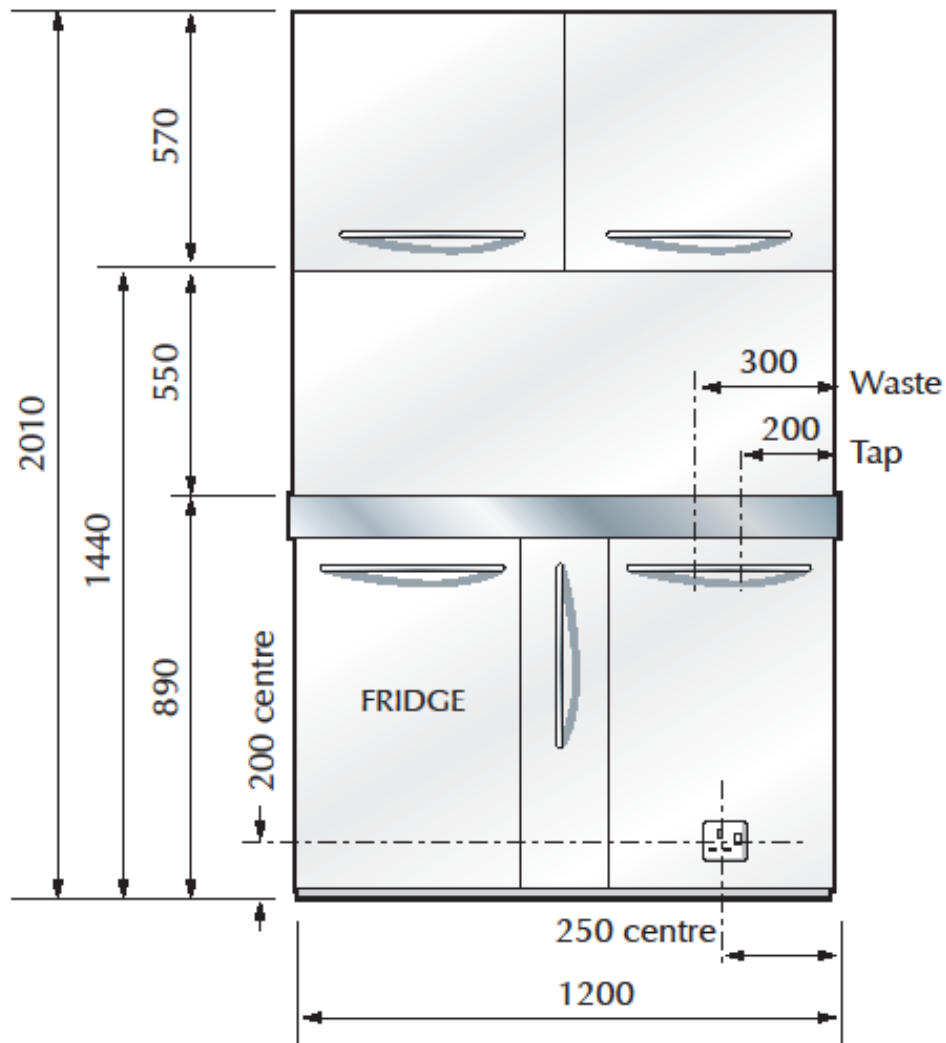

First Fix: T12/W

Right hand bowl - as drawn
Left hand bowl - opposite

Electrical Consumption *All appliances fitted with 13amp plugs with 1.2 metre flex*

SINGLE SOCKET
Refrigerator: 140W

All dimensions in mm