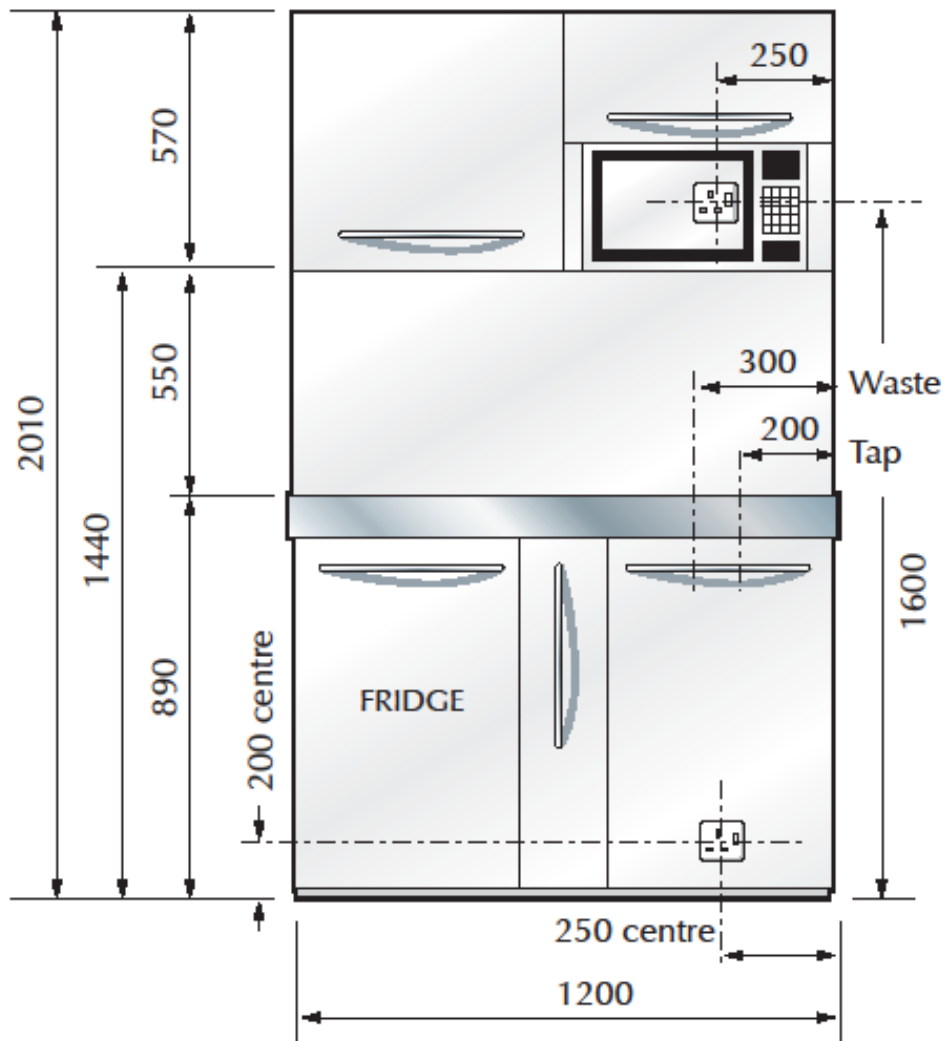

First Fix: T12/WM

Right hand bowl - as drawn
Left hand bowl - opposite

Electrical Consumption *All appliances fitted with 13amp plugs with 1.2 metre flex*

SINGLE SOCKET
Refrigerator: 140W

SINGLE SOCKET
Microwave with grill: 850kW