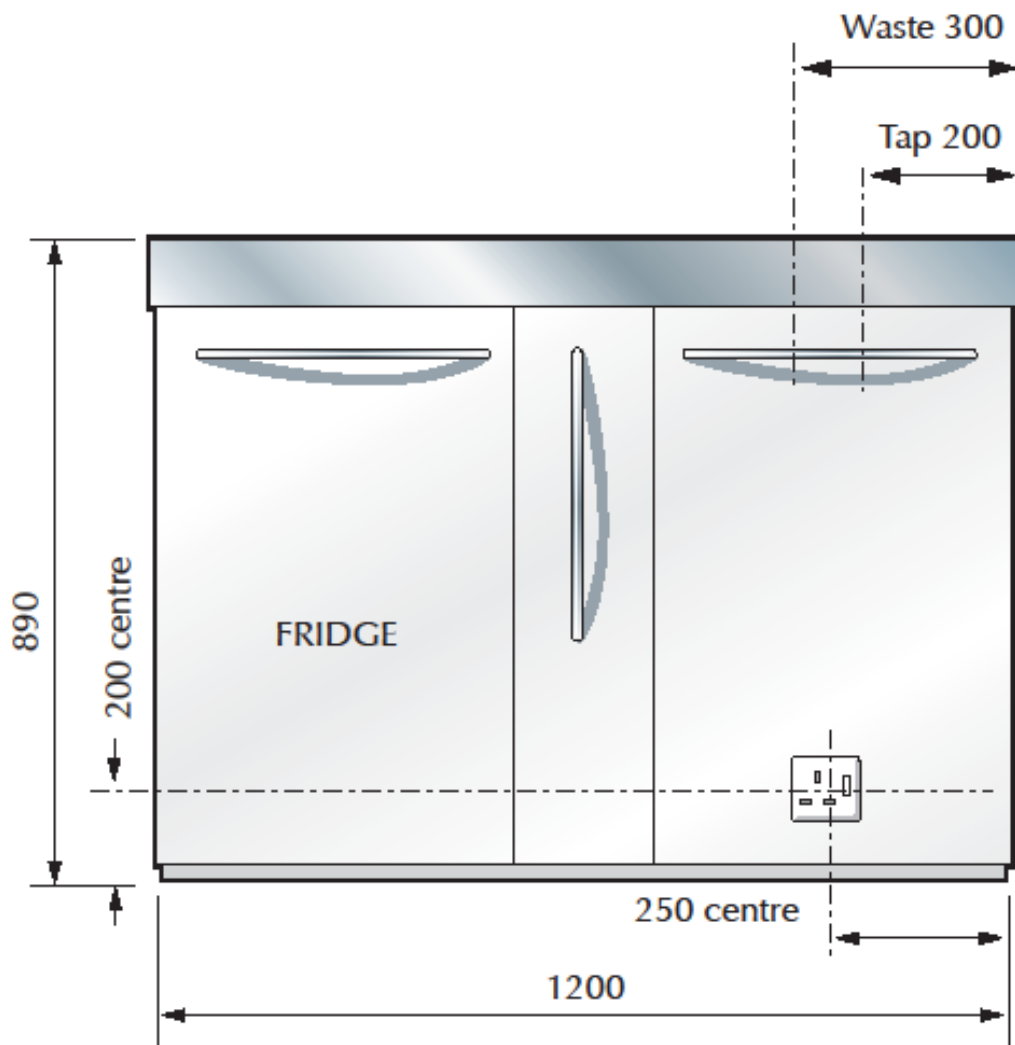

First Fix: T12

Right hand bowl - as drawn
Left hand bowl - opposite

Electrical Consumption *All appliances fitted with 13amp plugs with 1.2 metre flex*

SINGLE SOCKET
Refrigerator: 140W

All dimensions in mm