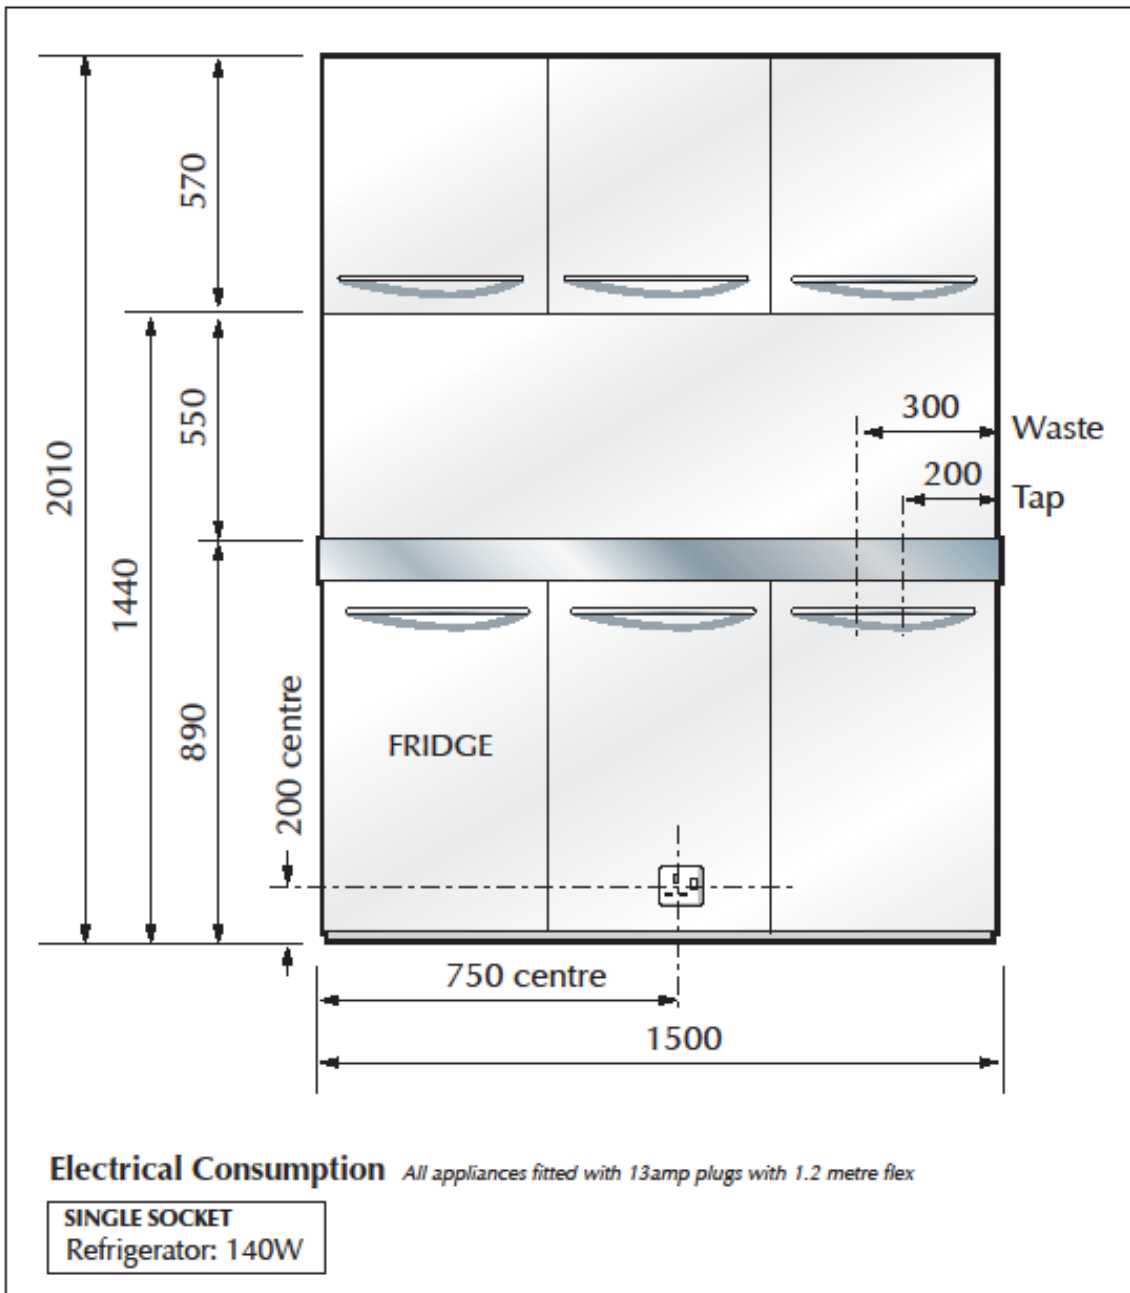

# First Fix: T15/W

Right hand bowl - as drawn  
Left hand bowl - opposite

All dimensions in mm

*big ideas for small spaces*  
**TINY KITCHENS**

Tel: 01254 888198 | Email: [sales@tinykitchens.co.uk](mailto:sales@tinykitchens.co.uk) | [www.tinykitchens.co.uk](http://www.tinykitchens.co.uk)