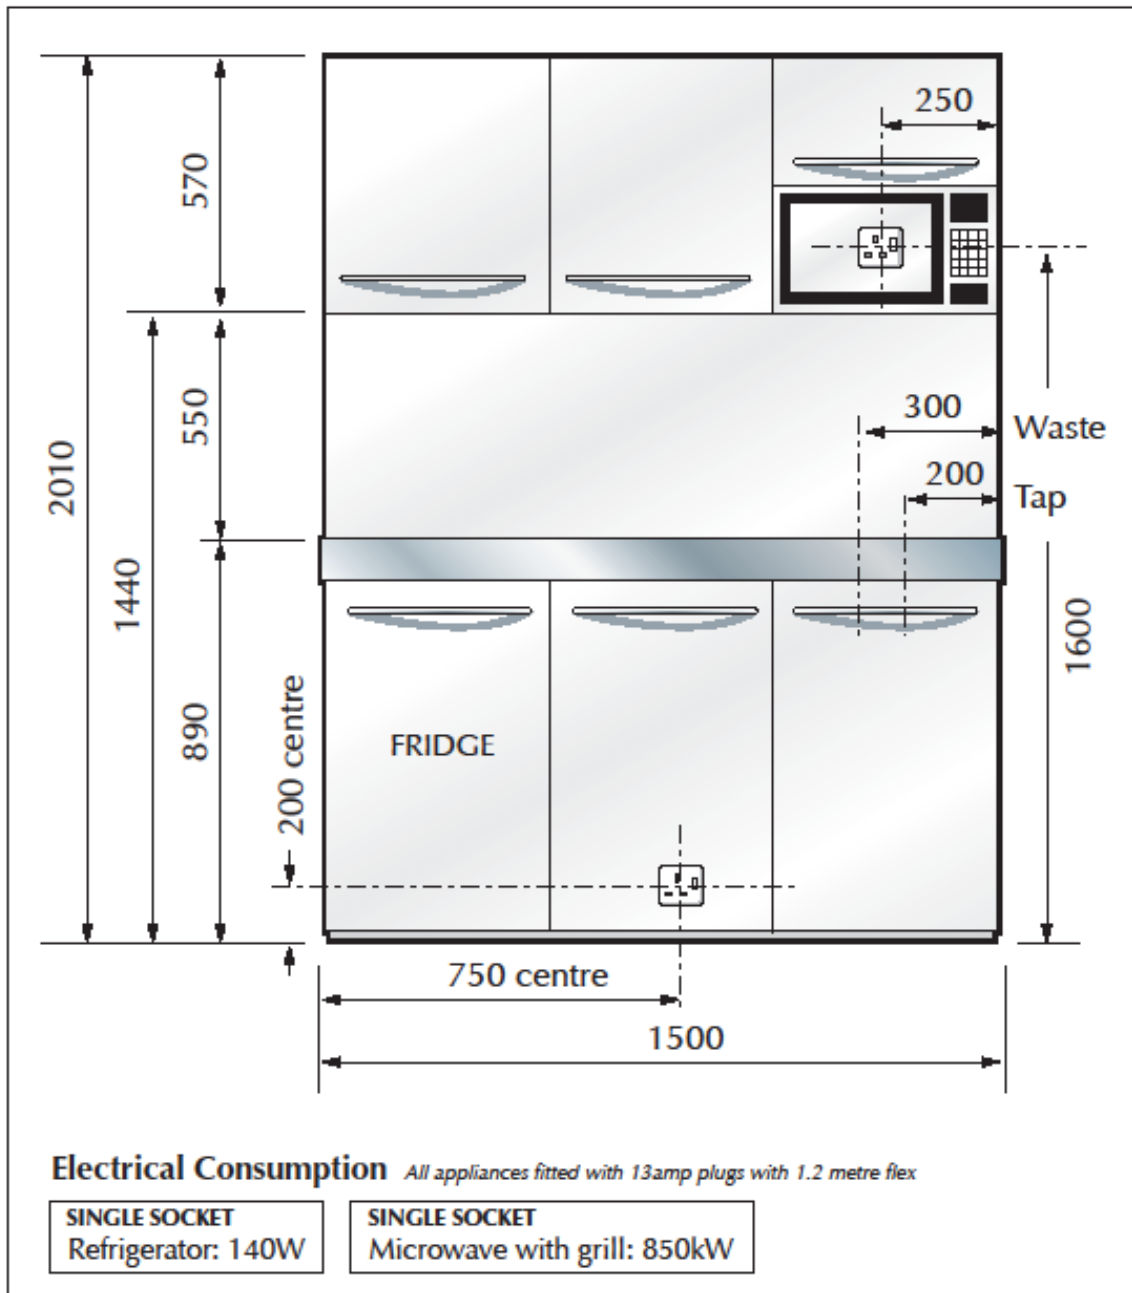

First Fix: T15/WM

Right hand bowl - as drawn
Left hand bowl - opposite

All dimensions in mm

big ideas for small spaces
TINY KITCHENS

Tel: 01254 888198 | Email: sales@tinykitchens.co.uk | www.tinykitchens.co.uk