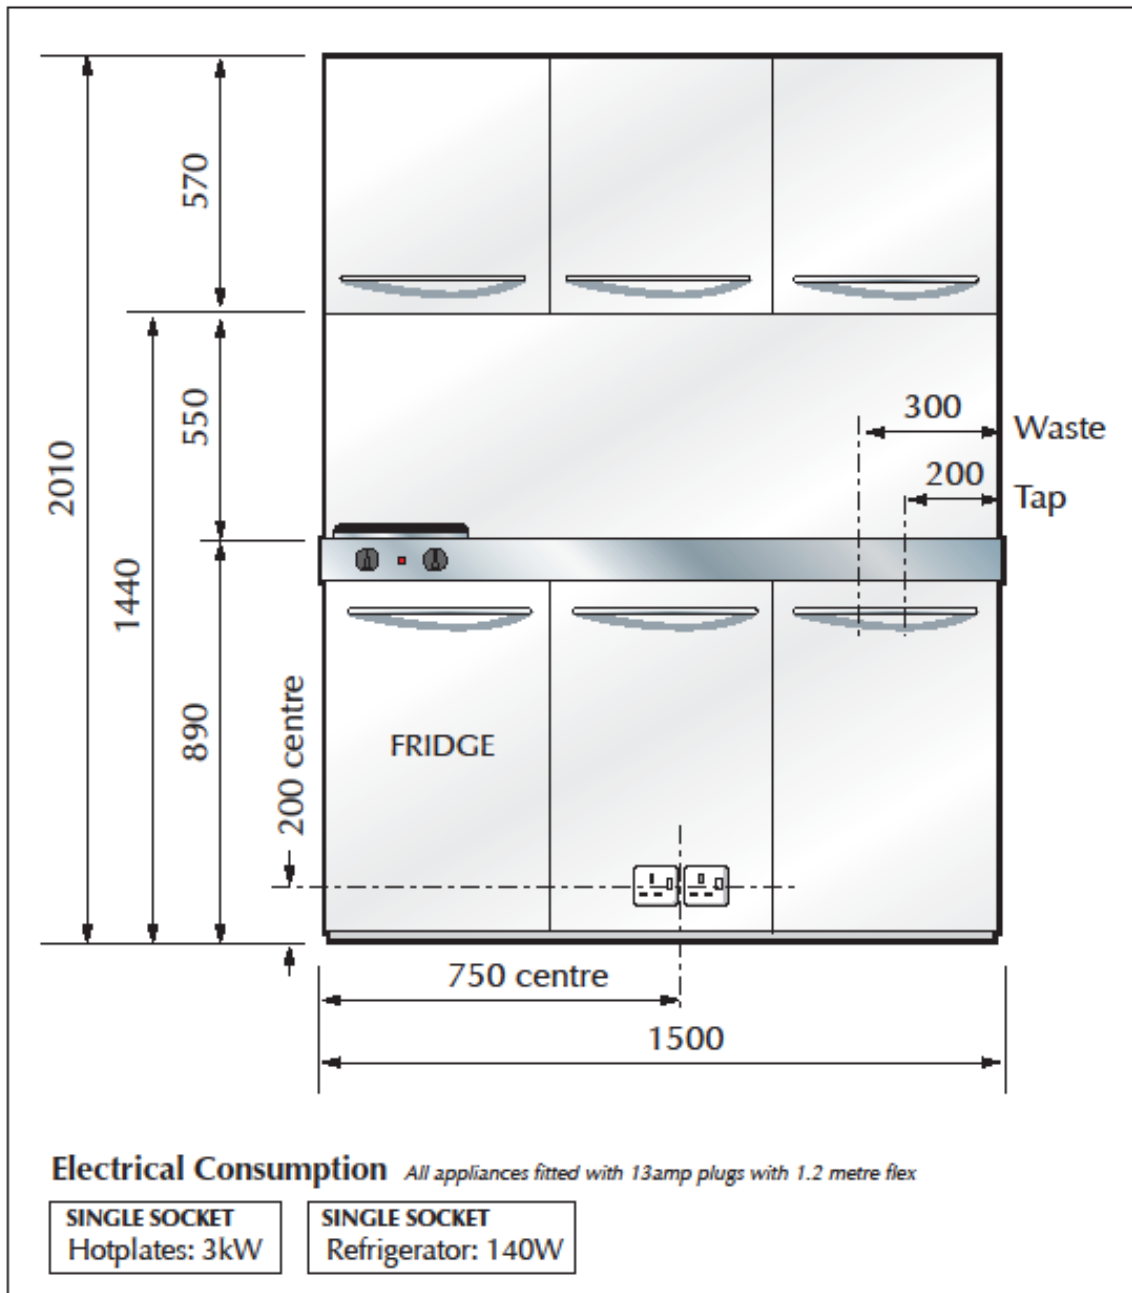

First Fix: K15/W

Right hand bowl - as drawn
Left hand bowl - opposite

All dimensions in mm

big ideas for small spaces
TINY KITCHENS

Tel: 01254 888198 | Email: sales@tinykitchens.co.uk | www.tinykitchens.co.uk