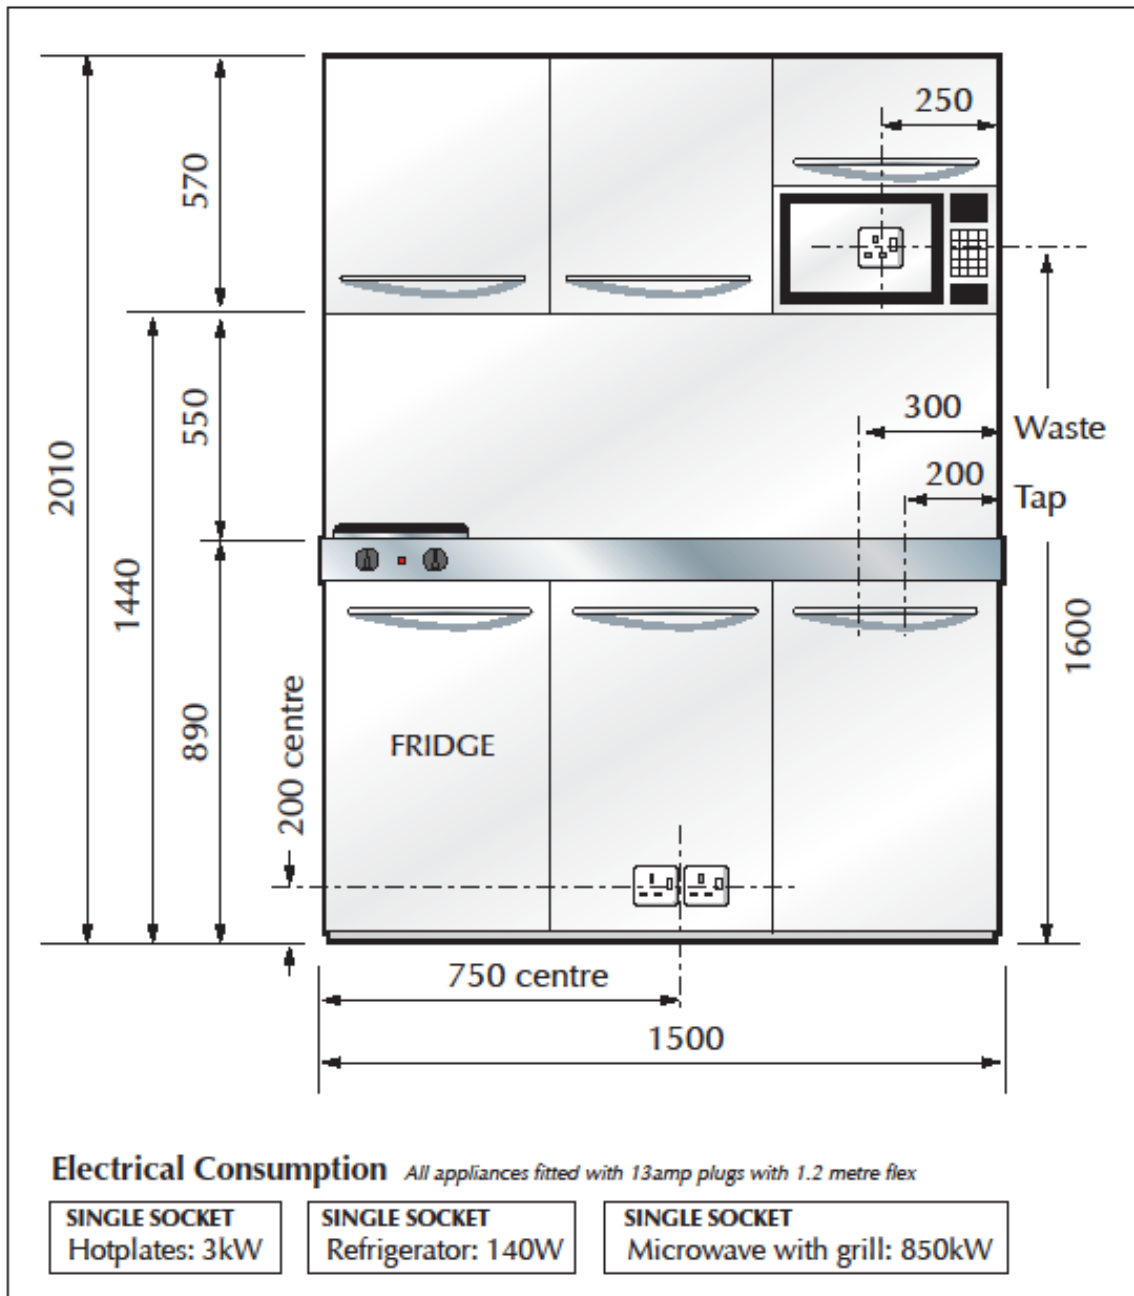

First Fix: K15/WM

Right hand bowl - as drawn
Left hand bowl - opposite

All dimensions in mm

big ideas for small spaces
TINY KITCHENS

Tel: 01254 888198 | Email: sales@tinykitchens.co.uk | www.tinykitchens.co.uk