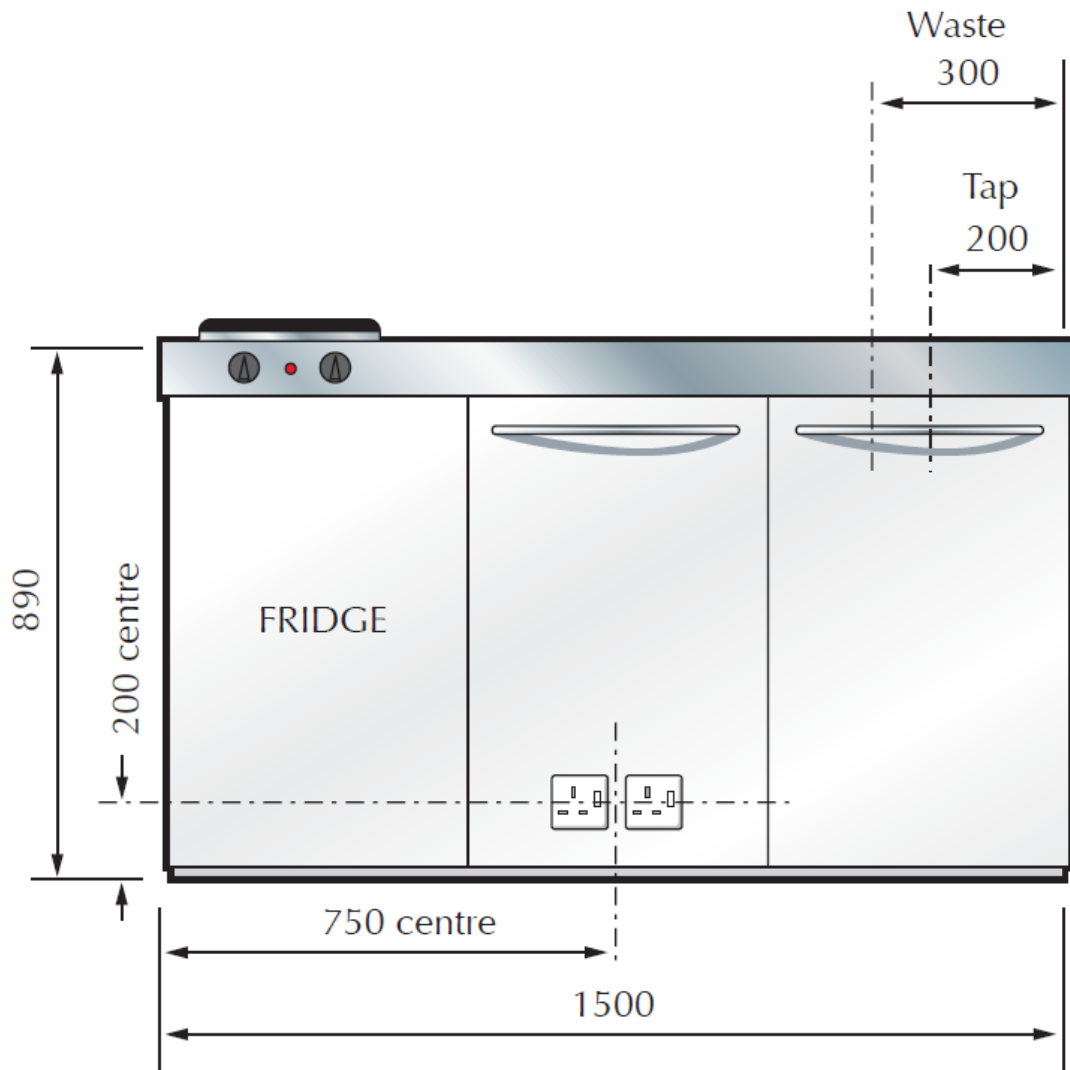

First Fix: K15

Right hand bowl - as drawn
Left hand bowl - opposite

Electrical Consumption *All appliances fitted with 13amp plugs with 1.2 metre flex*

SINGLE SOCKET
Hotplates: 3kW

SINGLE SOCKET
Refrigerator: 140W