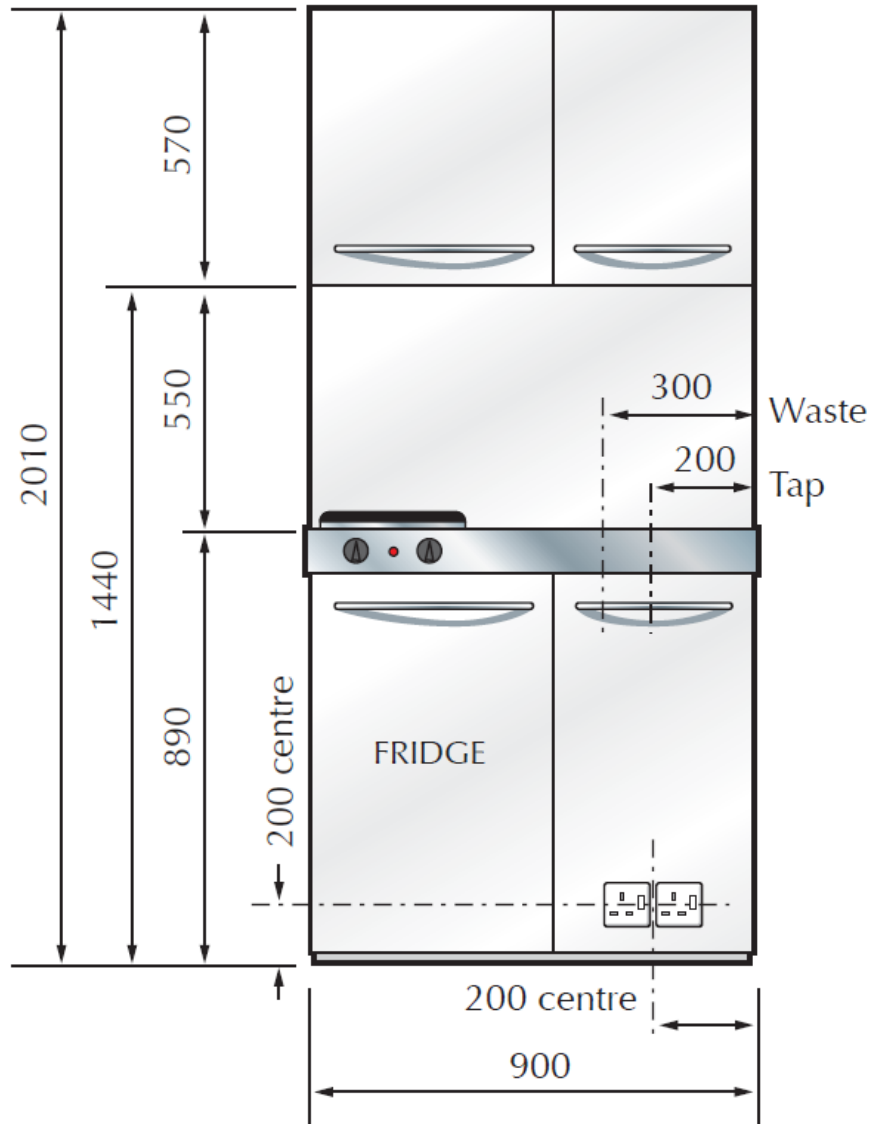

First Fix: K9/W

Right hand bowl - as drawn
Left hand bowl - opposite

Electrical Consumption *All appliances fitted with 13amp plugs with 1.2 metre flex*

SINGLE SOCKET
Hotplates: 3kW

SINGLE SOCKET
Refrigerator: 140W