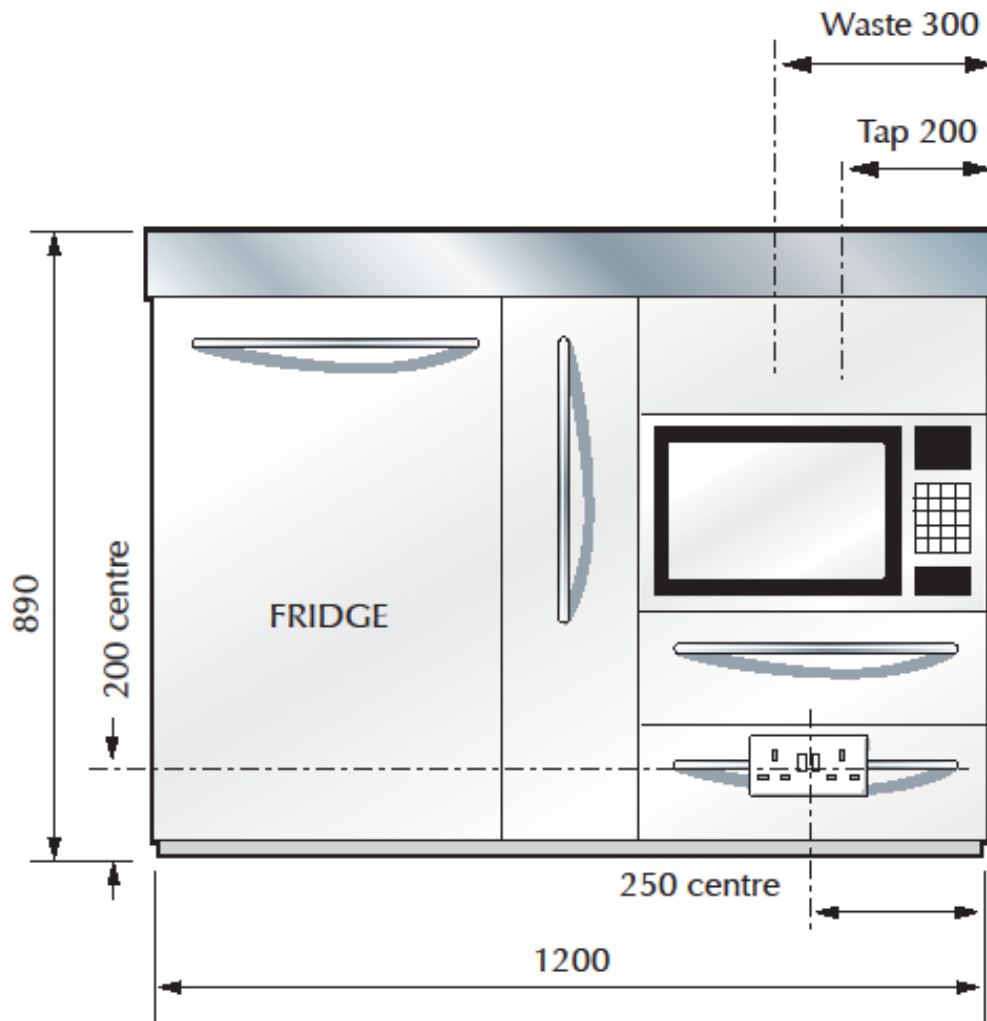

First Fix: TM12

Right hand bowl - as drawn
Left hand bowl - opposite

Electrical Consumption *All appliances fitted with 13amp plugs with 1.2 metre flex*

DOUBLE SOCKET
Refrigerator: 140W Microwave with grill: 850W